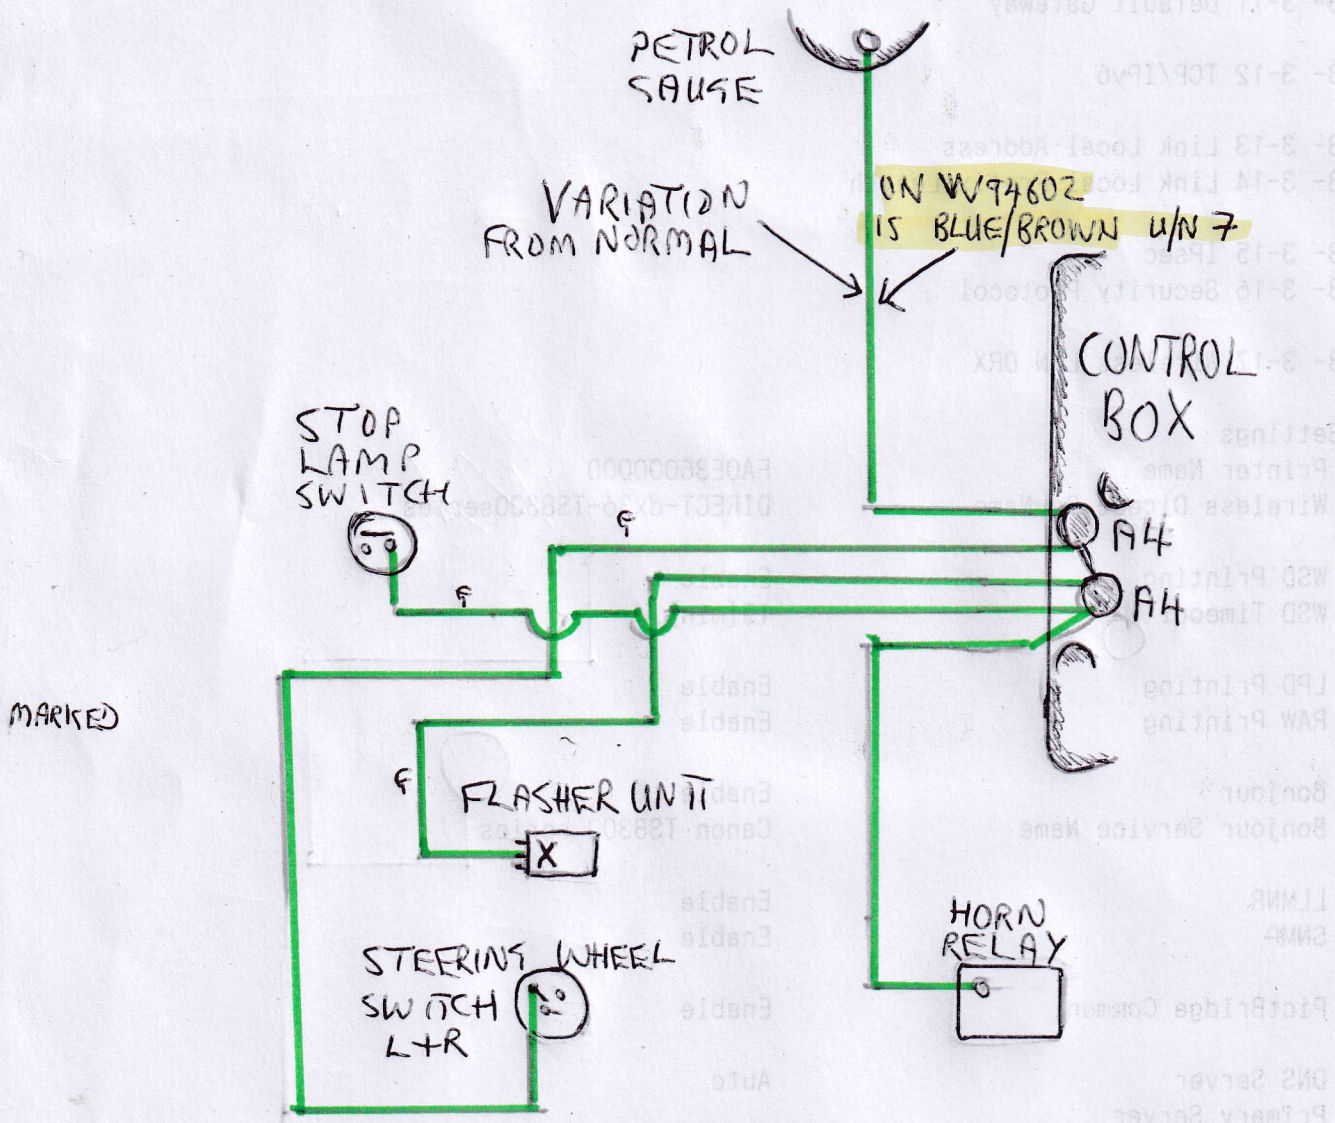

# XK 120 LHD FHC CHASSIS 679265

FIVE GREEN WIRES FROM A4  
CONTROL BOX

SIMON SLAFFER FEB 2022