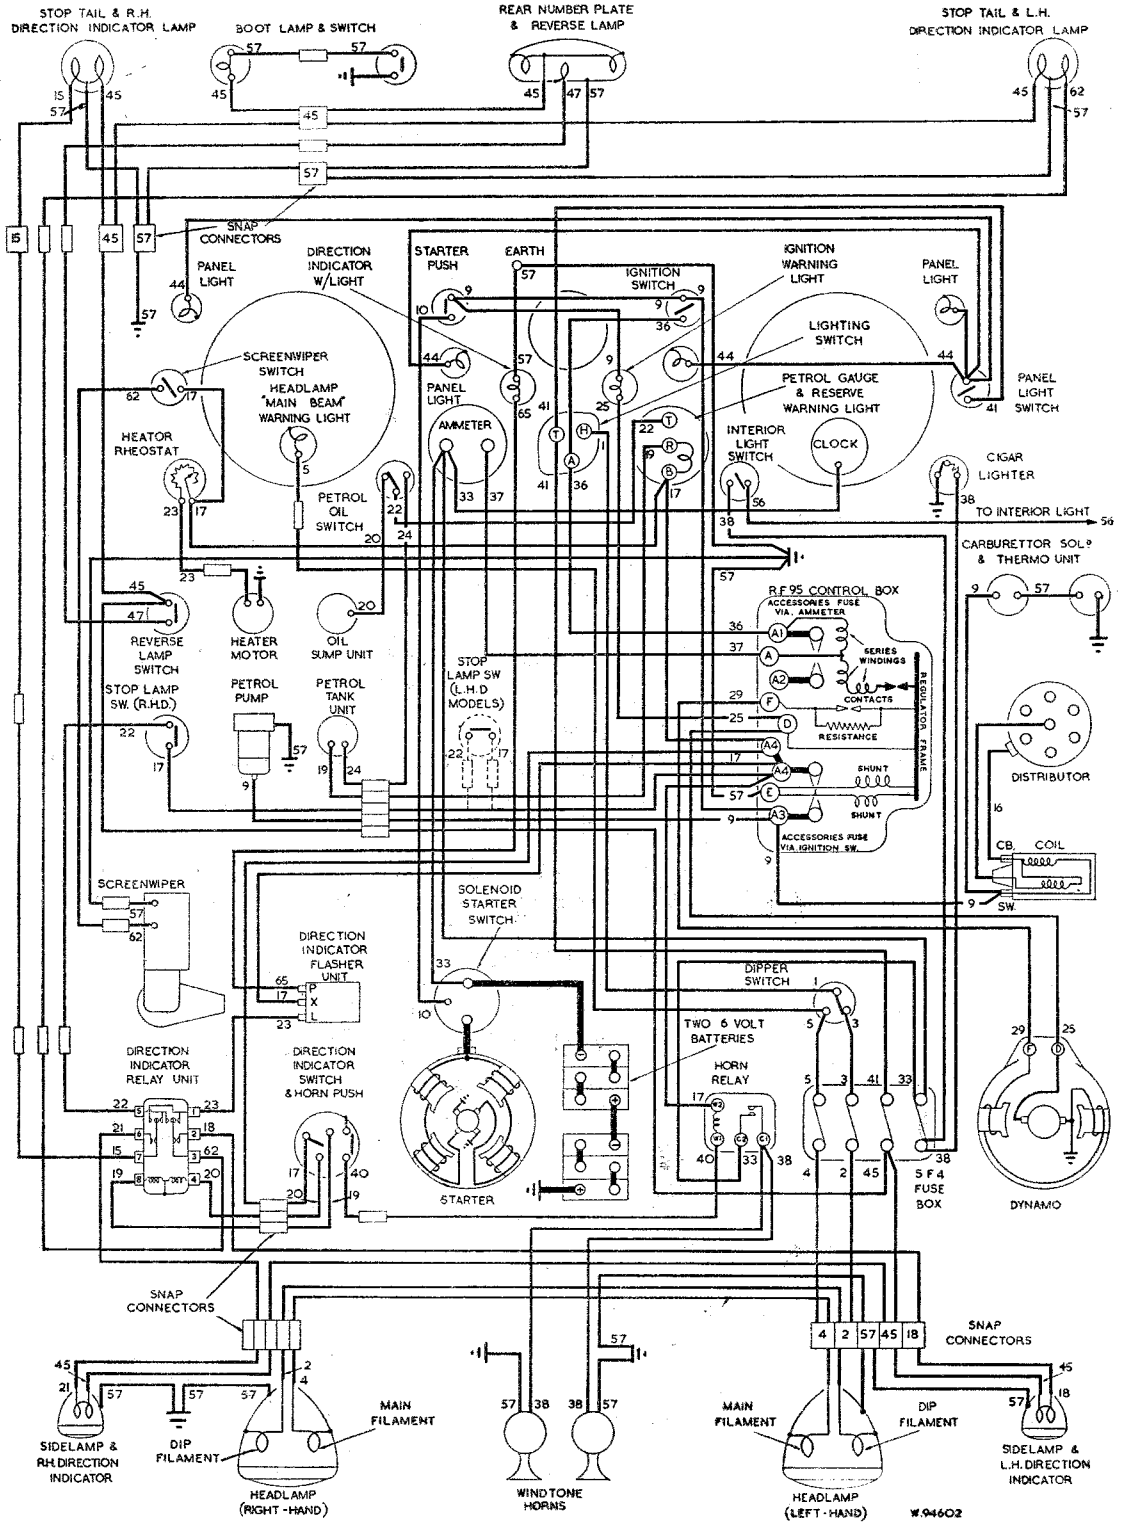

LUCAS ELECTRICAL EQUIPMENT

JAGUAR XK120 FIXED HEAD COUPE
(1952-54)
HOME AND EXPORT MODELS

KEY TO CABLE COLOURS

1 BLUE	15 WHITE with BROWN	28 YELLOW with WHITE	41 RED	54 PURPLE with GREEN
2 BLUE with RED	16 WHITE with BLACK	29 YELLOW with GREEN	42 RED with YELLOW	55 PURPLE with BROWN
3 BLUE with YELLOW	17 GREEN	30 YELLOW with PURPLE	43 RED with BLUE	56 PURPLE with BLACK
4 BLUE with WHITE	18 GREEN with RED	31 YELLOW with BROWN	44 RED with WHITE	57 BLACK
5 BLUE with GREEN	19 GREEN with YELLOW	32 YELLOW with BLACK	45 RED with GREEN	58 BLACK with RED
6 BLUE with PURPLE	20 GREEN with BLUE	33 BROWN	46 RED with PURPLE	59 BLACK with YELLOW
7 BLUE with BROWN	21 GREEN with WHITE	34 BROWN with RED	47 RED with BROWN	60 BLACK with BLUE
8 BLUE with BLACK	22 GREEN with PURPLE	35 BROWN with YELLOW	48 RED with BLACK	61 BLACK with WHITE
9 WHITE	23 GREEN with BROWN	36 BROWN with BLUE	49 PURPLE	62 BLACK with GREEN
10 WHITE with RED	24 GREEN with BLACK	37 BROWN with WHITE	50 PURPLE with RED	63 BLACK with PURPLE
11 WHITE with YELLOW	25 YELLOW with GREEN	38 BROWN with PURPLE	51 PURPLE with YELLOW	64 BLACK with BROWN
12 WHITE with BLUE	26 YELLOW with RED	39 BROWN with BLACK	52 PURPLE with BLUE	65 DARK GREEN
13 WHITE with GREEN	27 YELLOW with BLUE	40 BROWN with BLACK	53 PURPLE with WHITE	66 LIGHT GREEN

WIRING DIAGRAM

No. W94602

12-VOLT

ISSUED:
JANUARY 1954

NUMBERS INDICATE CABLE IDENTIFICATION COLOURS, SEE KEY ABOVE
COPYRIGHT