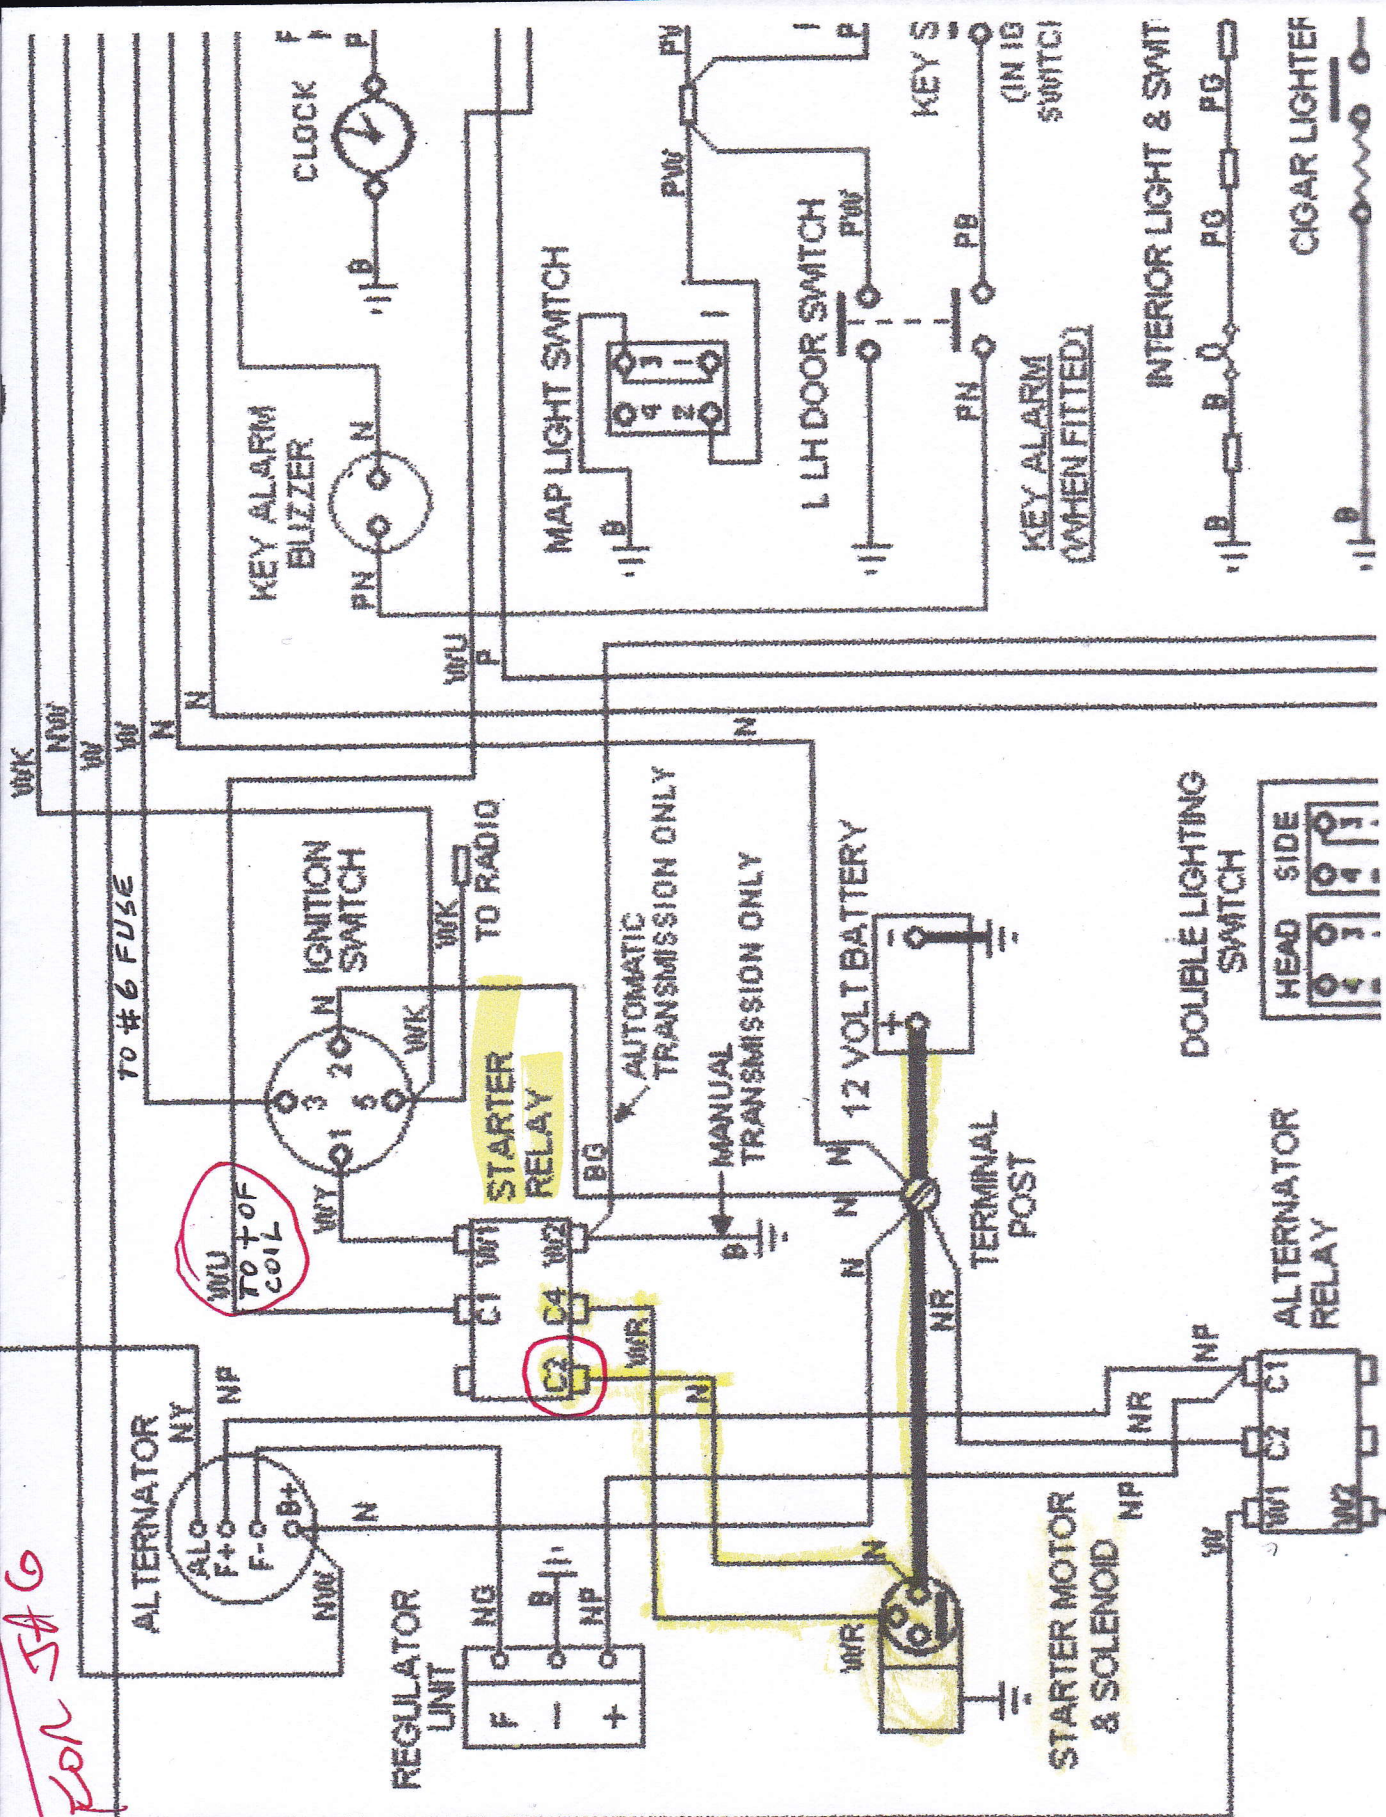

FOR 5A6

TO #6 FUSE

WU TO + OF COIL

STARTER RELAY

IGNITION SWITCH

12 VOLT BATTERY

TERMINAL POST

STARTER MOTOR & SOLENOID

DOUBLE LIGHTING SWITCH

ALTERNATOR RELAY

KEY ALARM BUZZER

CLOCK

MAP LIGHT SWITCH

L LH DOOR SWITCH

KEY S (IN IB SWITCH)

KEY ALARM (WHEN FITTED)