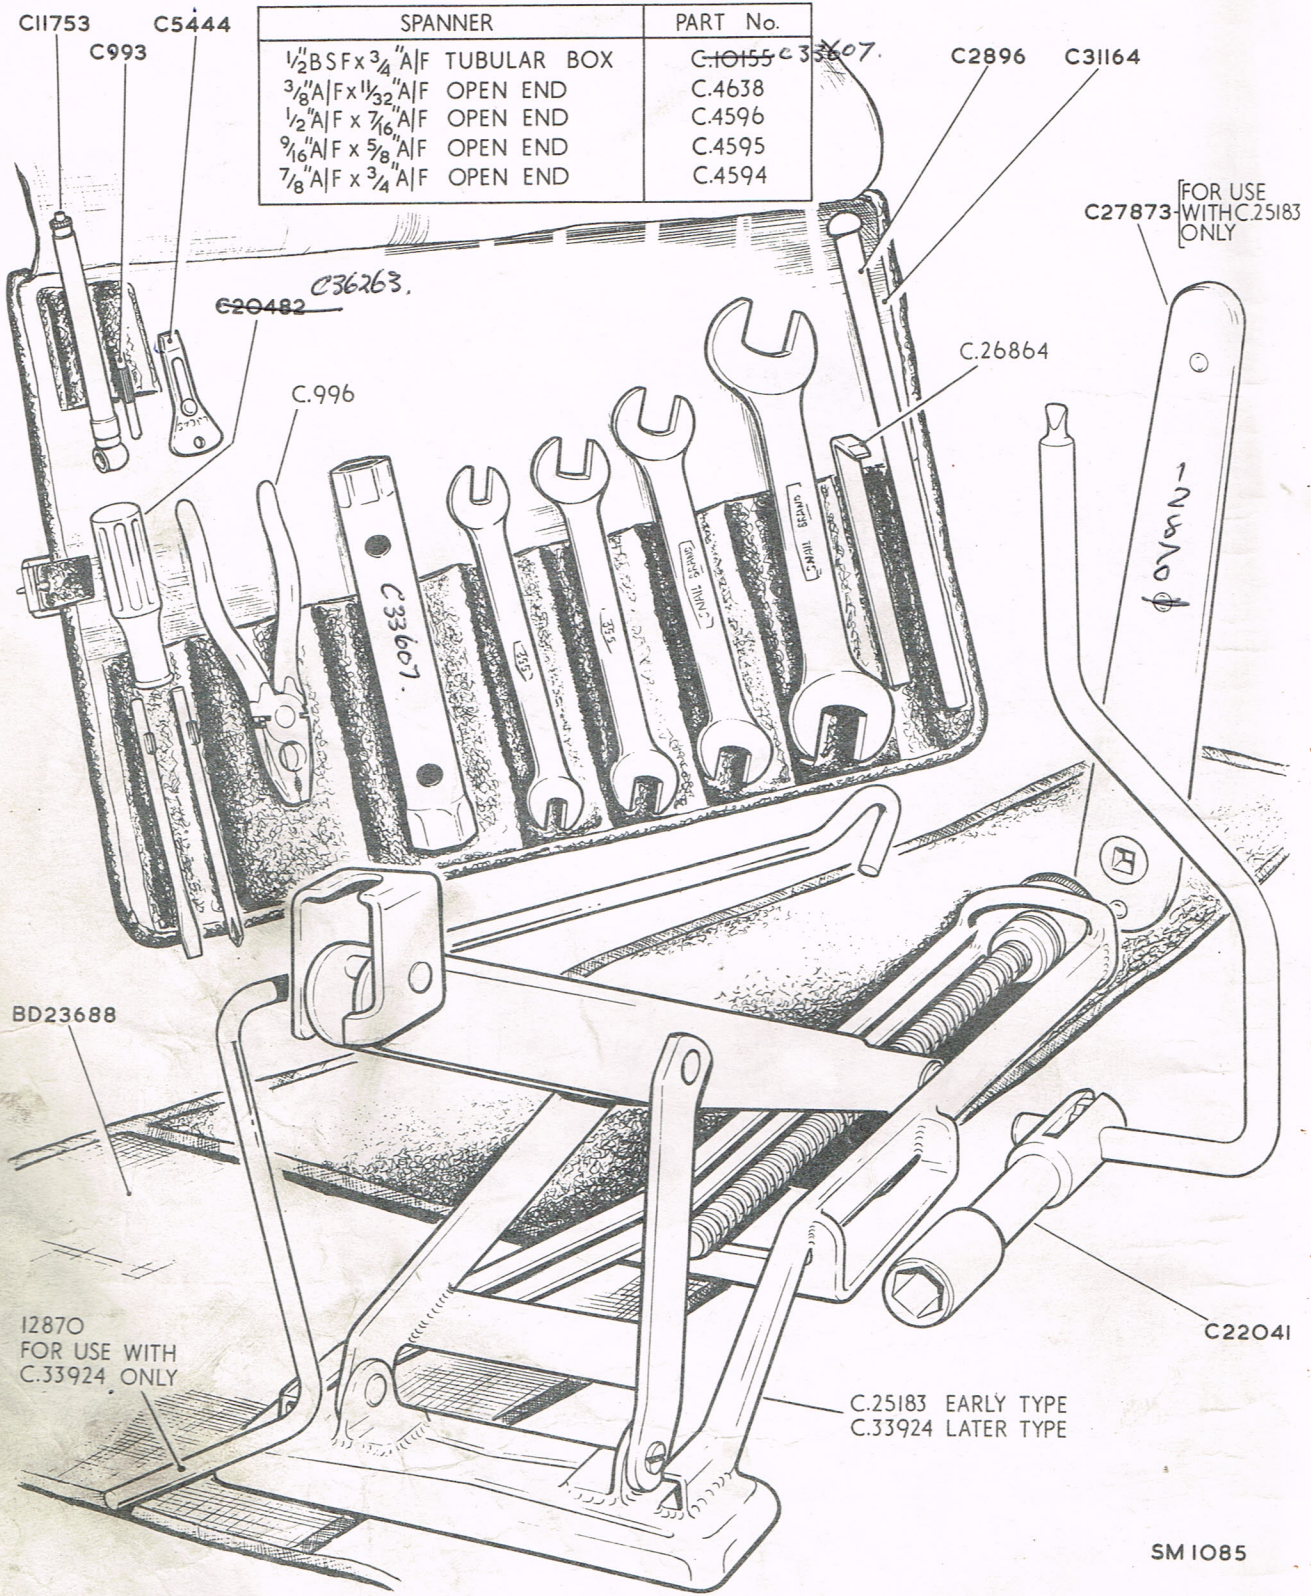

SPANNER	PART No.
1/2"BSF x 3/4"AF TUBULAR BOX	C.10155
3/8"AF x 1 1/32"AF OPEN END	C.4638
1/2"AF x 7/16"AF OPEN END	C.4596
9/16"AF x 5/8"AF OPEN END	C.4595
7/8"AF x 3/4"AF OPEN END	C.4594

SM 1085